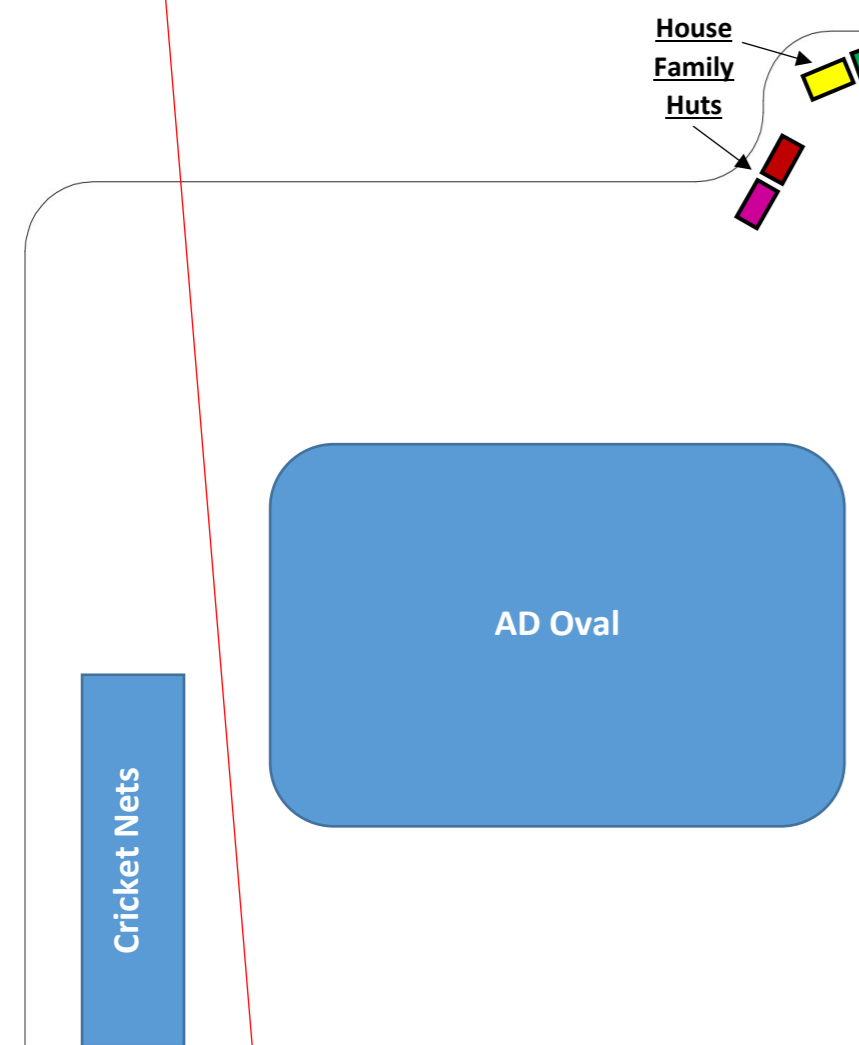

MCC KING'S PARK SITE MAP

- AG LEGEND**
- Fuel Storage
 - Chemical Storage
 - Chook Pen

QUARRY STREET

SHORT STREET

MTB SKILLS PARK

EXISTING CARPARK - 148 PARKS

BUS DROP-OFF

TLE TERRACE

AD TERRACE

ART SPACE

SENIOR AREA

FACILITY SERVICES DEPT.

BUSINESS CENTRE

STAFF ROOM

BC

MCF