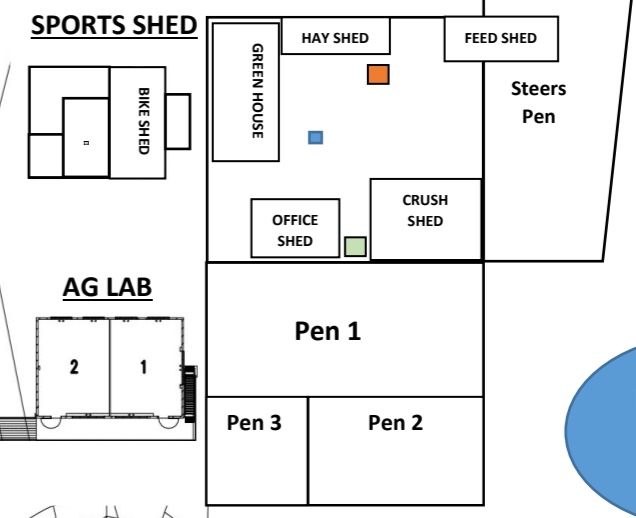

MCC KING'S PARK SITE MAP

- AG LEGEND**
- Fuel Storage
 - Chemical Storage
 - Chook Pen

QUARRY STREET

SHORT STREET

MTB SKILLS PARK

EXISTING CARPARK - 148 PARKS

BUS DROP-OFF

TLE TERRACE

AD TERRACE

ART SPACE

SENIOR AREA

FACILITY SERVICES DEPT.

BUSINESS CENTRE

STAFF ROOM

BC

MCF